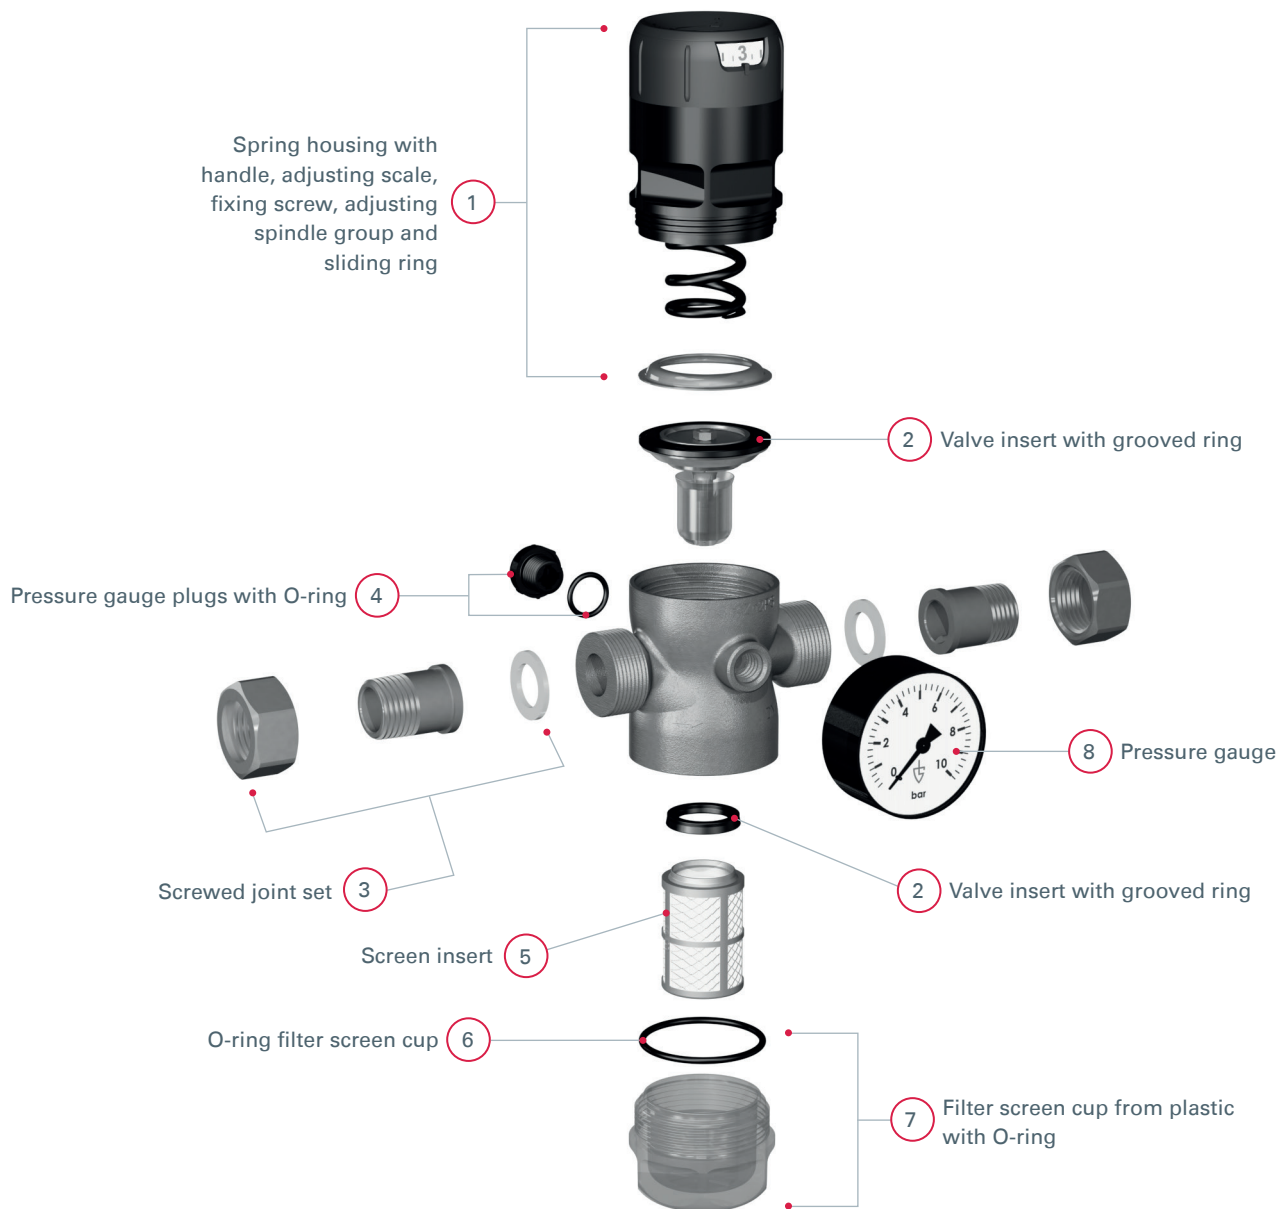

→ Spare parts overview | 9000 / 9040

■ SINGLE PARTS 9000 / 9040

No.	Description	Size	Item No.
1	Spring housing with handle, adjusting scale, fixing screw, adjusting spindle group and sliding ring	½" – ¾" SP	E9000.015.010
		1" – 1 ¼" SP	E9000.025.010
		1 ½" – 2" SP	E9000.040.010
		½" – ¾" HP	E9000.015.011
		1" – 1 ¼" HP	E9000.025.011
		1 ½" – 2" HP	E9000.040.011
		½" – ¾" LP	E9000.015.012
		1" – 1 ¼" LP	E9000.025.012
2	Valve insert with grooved ring	1 ½" – 2" LP	E9000.040.012
		½" – ¾"	E9000.015.020
		1" – 1 ¼"	E9000.025.020
3a	Screwed joint set 2x threaded nozzles 2x union nuts 2x seals	1 ½" – 2"	E9000.040.020
		½"	E9000.015.030
		¾"	E9000.020.030
3b	Screwed joint set, lead-free 2x threaded nozzles 2x union nuts 2x seals	1"	E9000.025.030
		1 ¼"	E9000.032.030
		1 ½"	E9000.040.030
		2"	E9000.050.030
3c	Screwed joint set, stainless steel 2x threaded nozzles 2x union nuts 2x seals	½"	E9000.015.031
		¾"	E9000.020.031
		1"	E9000.025.031
		1 ¼"	E9000.032.031
4	Pressure gauge plugs ¼" with O-ring (5x)	1 ½"	E9000.040.031
		2"	E9000.050.031
		½"	E9040.015.032
		¾"	E9040.020.032
5	Screen insert 160µm	1"	E9040.025.032
		1 ¼"	E9040.032.032
		1 ½"	E9040.040.032
		2"	E9040.050.032
6	O-ring filter screen cup (10x)	All	E9000.015.040
		½" – ¾"	E9000.015.050
		1" – 1 ¼"	E9000.025.050
7a	Filter screen cup from plastic with O-ring	1 ½" – 2"	E9000.040.050
		½" – ¾"	E9000.015.060
		1" – 1 ¼"	E9000.025.060
7b	Filter screen cup from gunmetal, lead-free with O-ring	1 ½" – 2"	E9000.040.060
		½" – ¾"	E9000.015.070
		1" – 1 ¼"	E9000.025.070
7c	Filter screen cup, stainless steel with O-ring	1 ½" – 2"	E9000.040.070
		½" – ¾"	E9000.015.071
		1" – 1 ¼"	E9000.025.071
7e	Filter screen cup from gunmetal, lead-free with O-ring and 1/4" hole with plug and O-ring	1 ½" – 2"	E9000.040.071
		½" – ¾"	E9040.015.072
		1" – 1 ¼"	E9040.025.072
8a	Pressure gauge 0 – 10 bar	1 ½" – 2"	E9040.040.072
		½" – ¾"	E9000.015.073
		1" – 1 ¼"	E9000.025.073
8b	Pressure gauge 0 – 25 bar	All	E9000.015.080
8c	Pressure gauge 0 – 4 bar	All	E9000.015.081
9	Drain valve 1/4"	All	E9000.015.082
10	Assembly key	All	E9000.015.090
		½" – 1 ¼"	E9000.015.100
		½" – ¾"	E9000.015.101